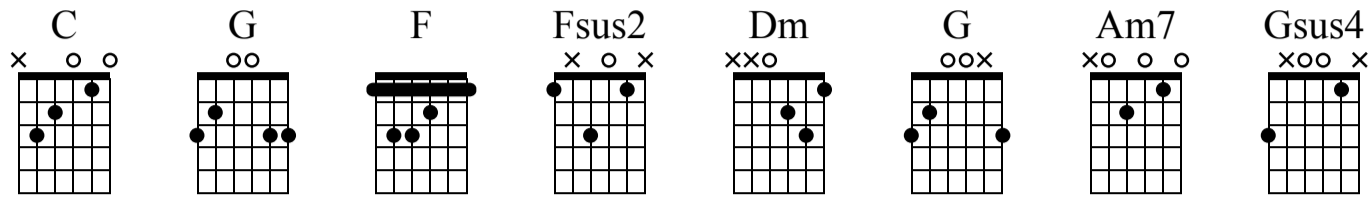

Can You Feel the Love Tonight

Deezer Home Sessions
Passenger

Elton John
Tabbed by Core's Free Music

♩ = 74

A Intro

C G F C F C G

Capo fret 4

n.gu...
TAB 4/4

Intro guitar tab for measures 1-7. Measure 1: C (0, 2, 3, 0, 1, 3). Measure 2: G (0, 2, 3, 0, 1, 3). Measure 3: F (0, 2, 3, 0, 1, 3). Measure 4: C (0, 2, 3, 0, 1, 3). Measure 5: F (0, 2, 3, 0, 1, 3). Measure 6: C (0, 2, 3, 0, 1, 3). Measure 7: G (0, 2, 3, 0, 1, 3).

B Verse

♩ = 62

Fsus2 C Fsus2 C Fsus2 C

TAB 4/4

Verse guitar tab for measures 5-7. Measure 5: Fsus2 (0, 2, 3, 0, 1, 3). Measure 6: C (0, 2, 3, 0, 1, 3). Measure 7: Fsus2 (0, 2, 3, 0, 1, 3).

Dm G Fsus2 C Fsus2 C

TAB 4/4

Verse guitar tab for measures 8-10. Measure 8: Dm (0, 2, 3, 0, 1, 3). Measure 9: G (0, 2, 3, 0, 1, 3). Measure 10: Fsus2 (0, 2, 3, 0, 1, 3).

F Am7 Fsus2 Gsus4 G

TAB 4/4

Verse guitar tab for measures 11-13. Measure 11: F (0, 2, 3, 0, 1, 3). Measure 12: Am7 (0, 2, 3, 0, 1, 3). Measure 13: G (0, 2, 3, 0, 1, 3).