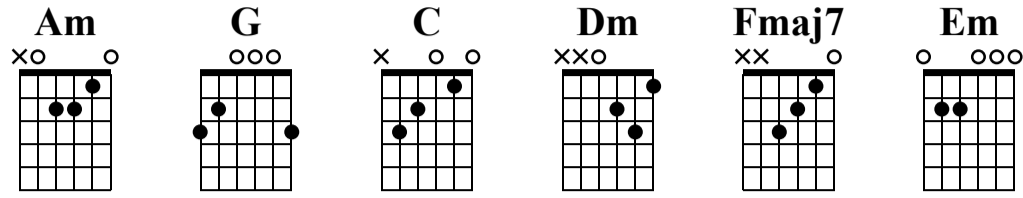

Black Water

Of Monsters And Men

Tabbed by Core's Free Music

♩ = 114

A Verse (Intro)

s.guit.

Am G C

1 2 3

13 14 15

16 17 18

Fmaj7 C

1. 2.

A Verse

B Chorus

Empty guitar tablature lines for Verse (measures 19-20) and Chorus (measures 20-21).

C Bridge

Am **G** **C**

Measures 21-26 of the Bridge section. Chords: Am (21-24), G (25), C (26). Fingering: 21: 1-0-1-0-2-0; 22: 1-0-2-0-3-0; 23: 1-0-1-0-2-0; 24: 3-2-0-3-2-0; 25: 3-1-2-0-3-1; 26: 3-1-2-0-2-0.

1. 2. **B Chorus**

Fmaj7 **Dm**

Measures 27-30 of the Chorus section. Chords: Fmaj7 (27-28), Dm (29-30). Fingering: 27: 3-1-2-0-3-1; 28: 3-1-2-0-3-1; 29: 3-1-2-0-3-1; 30: 3-0-3-2-3-0.

C Outro

C **Fmaj7** **Am** **C**