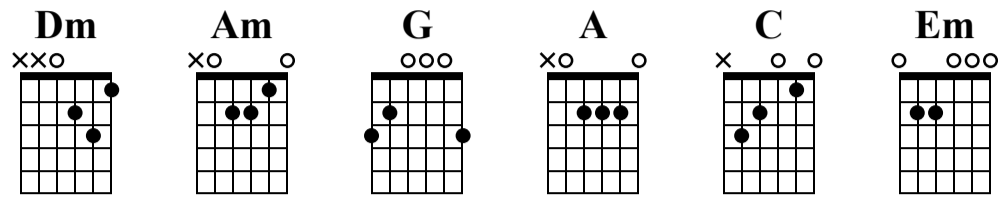

Saturday Night

Live for World Cafe

Graham Coxon

Tabbed by Core's Free Music

♩ = 64

Intro

Dm

Am

1

Measures 1 and 2 of the Intro. Measure 1 is in Dm and measure 2 is in Am. The tab includes fret numbers, string numbers, and articulation marks like 'P' (palm mute) and 'X' (muted strings).

G

3

Measure 3 of the Intro in G major. The tab shows a sequence of notes with fret numbers and string numbers.

Verse

Dm

Am

5

Measures 5 and 6 of the Verse. Measure 5 is in Dm and measure 6 is in Am. The tab includes fret numbers, string numbers, and articulation marks like 'P' and 'X'.

G

Dm

A

7

Measures 7 and 8 of the Verse. Measure 7 is in G major and measure 8 is in Dm. The tab includes fret numbers, string numbers, and articulation marks like 'P' and 'X'.

C

Em

A

9

Measures 9 and 10 of the Verse. Measure 9 is in C major and measure 10 is in Em. The tab includes fret numbers, string numbers, and articulation marks like 'P' and 'X'. A '6/4' time signature change is indicated at the start of measure 10.

Outro

Dm

Am

11

Measures 11 and 12 of the Outro. Measure 11 is in Dm and measure 12 is in Am. The tab includes fret numbers, string numbers, and articulation marks like 'P' and 'X'.