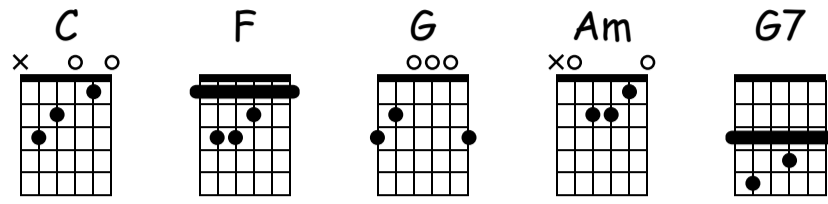

Why Are You Crying?

Graham Coxon

Tabbed by Core's Free Music

Intro

C

1 2 3 4

Intro guitar tab for C chord. The tab shows a 4/4 time signature and a sequence of notes: 1-0-1-0-1-2-0-3, 2-1-2-0-3-2-0-3, 3-1-2-0-3-2-0-3, 4-1-2-0-3-2-0-3. The bass line consists of a steady eighth-note pattern: 3-2-0-3-2-0-3-2-0-3-2-0-3-2-0-3.

Verse

5 6 7 8 9 10 11 12 13 14 15 16 17

Verse guitar tabs. The first line shows measures 5-8 with chords C, F, and C. The second line shows measures 9-12 with chords G, C, G, and C. The third line shows measures 13-17 with chords F, G, and C. The bass line continues with the same eighth-note pattern as the intro.

Chorus

18 19 20 21 22 23 24 25

Chorus guitar tabs. The first line shows measures 18-21 with chords Am and G. The second line shows measures 22-25 with chords Am, F, and G7. The bass line continues with the same eighth-note pattern as the intro.